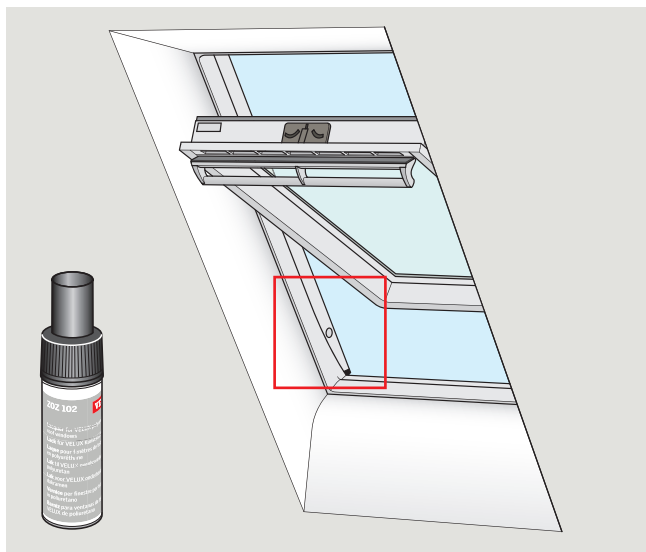

# ZOZ 010K

Made in Denmark by VELUX

VAS 453227-2014-10

GGU

4

**a**

**Pages 12-19**

**b**